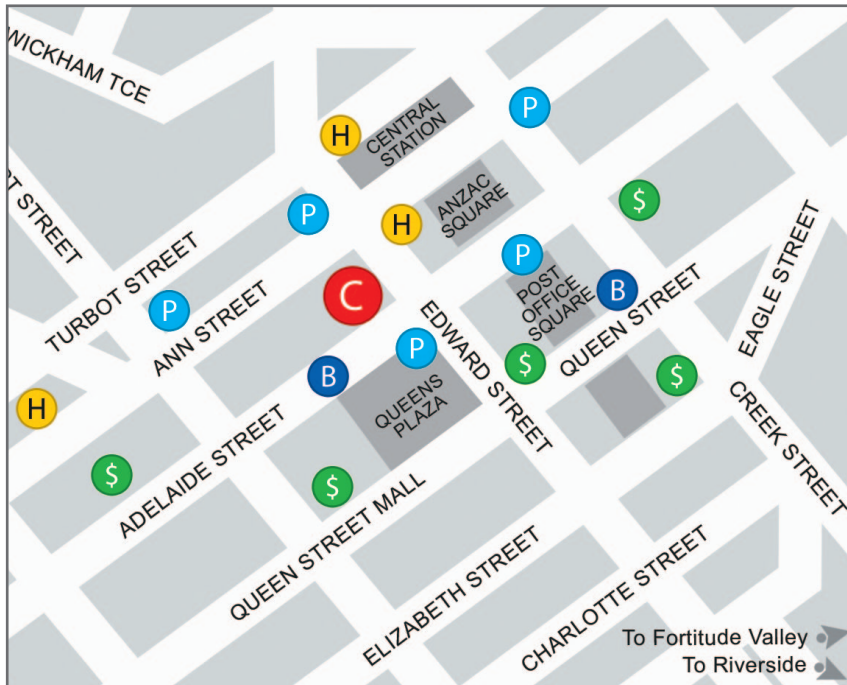

CLIFTONS BRISBANE FACILITY INFORMATION GUIDE

- COMPUTER TRAINING VENUES
- CONFERENCE & SEMINAR VENUES
- MANAGED TRAINING FACILITIES
- TOTAL EVENT SOLUTIONS

Cliftons Brisbane

288 Edward Street
Brisbane QLD 4000

T: +61 7 3231 0999
E: enquiries@cliftons.com

C Cliftons   **P** Parking   **B** Bus   **$** Bank / ATM   **H** Hotel

DIRECTIONS - FROM AIRPORT TO CLIFTONS

Distance: 17km
Estimated taxi fare: 30.00 AUD
Train: 15.00 AUD

NEARBY PARKING

Queens Plaza Centre	Corner of Edward & Adelaide Street
Suncorp Building	Turbot Street
Mincom Central	192 Ann Street

PUBLIC TRANSPORT

Closest Train Station	Central Station (corner of Edward & Ann St)
Closest Bus Stops	Myer Centre & King George Square Station
Yellow Cab	13 19 24
Black & White Cabs	131 008
Brisbane Transport InfoLine	13 12 30

NEARBY ATTRACTIONS AND LANDMARKS

King George Square - 200m
Queen Street Mall - 100m
Central Station - 50m

TRAINING, CONFERENCE AND SEMINARS

Our rooms are equipped with state-of-the-art technology including video conferencing, instructor screens in all computer training rooms and interactive white boards for clients seeking a premium solution for their training and meeting room requirements.

Dedicated onsite technical specialist and event co-ordinator on standby to assist with all IT assistance during your event and the spacious breakout area is flooded with natural sunlight, promising great views.

LOCATION

Cliftons Brisbane boasts commanding views in the city centre, close to Central Station and Queen Street Mall. Cliftons is the preferred option for a large number of companies seeking innovative meeting spaces in an unbeatable location.